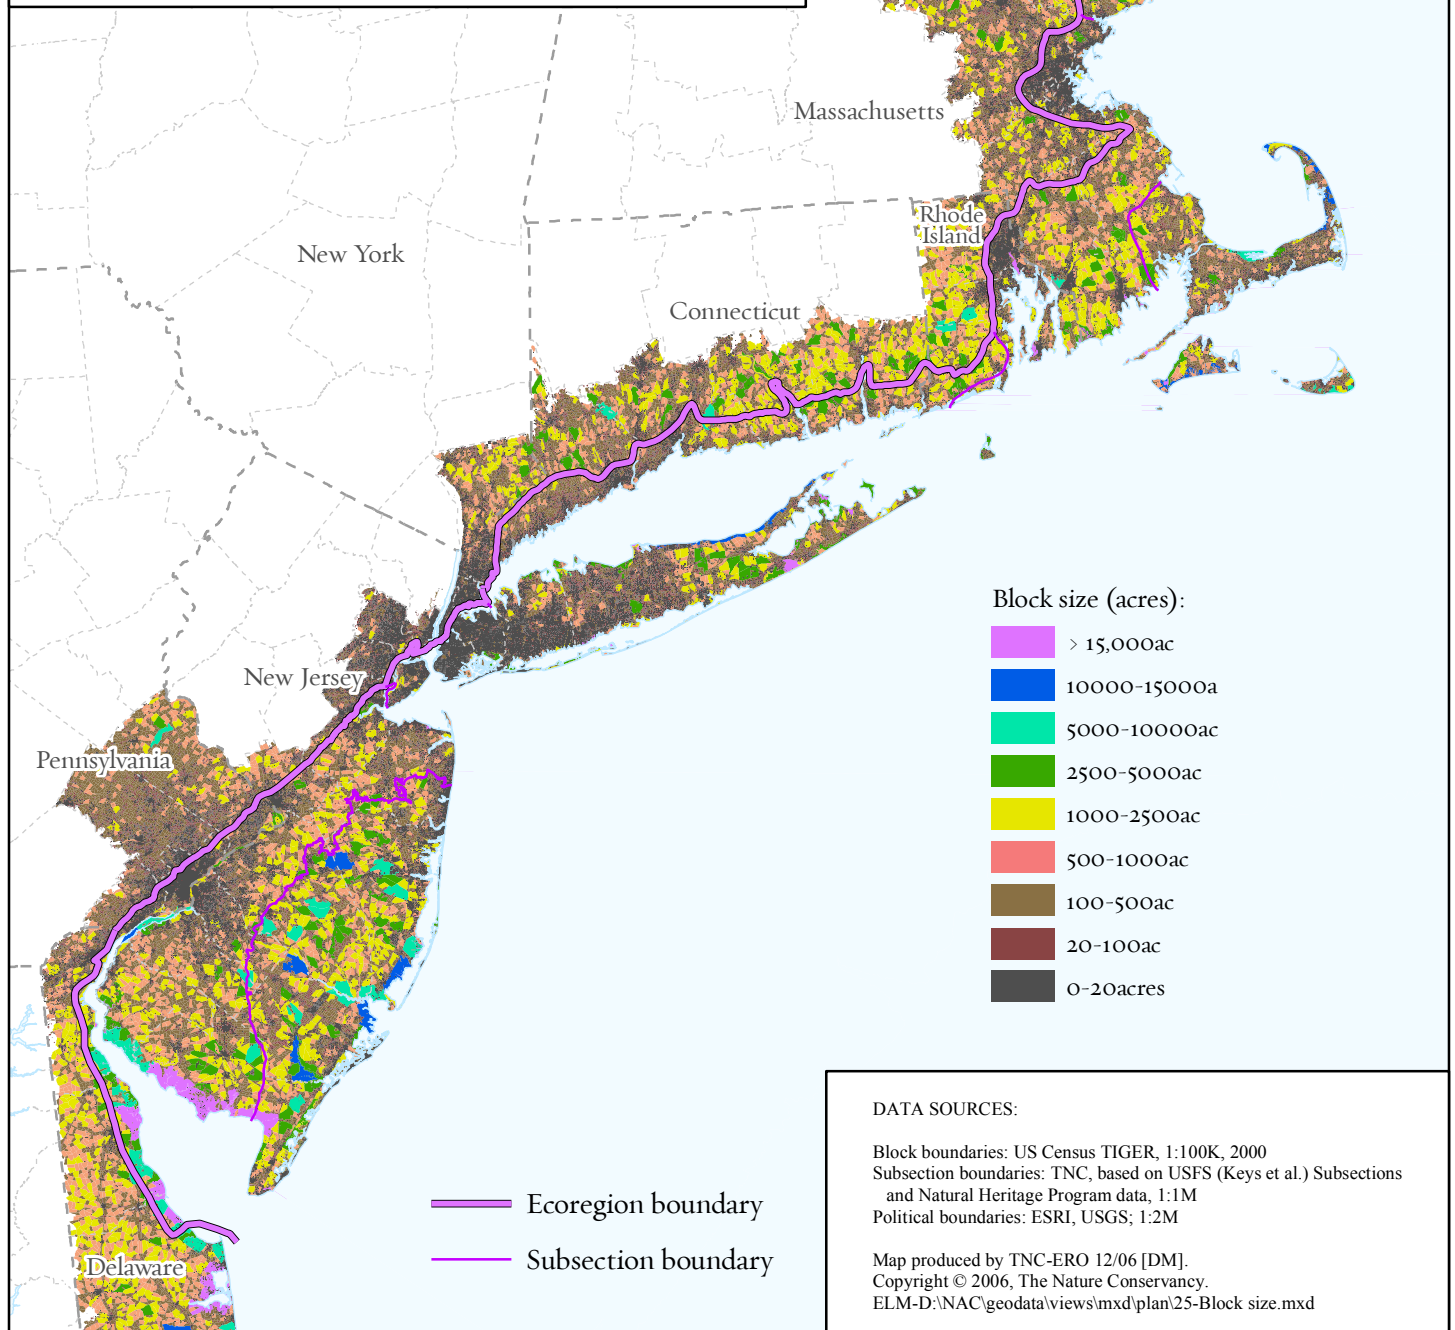

North Atlantic Coast Ecoregion Block size

DRAFT: 12/06

Scale 1 : 2,750,000

Block size (acres):

- Ecoregion boundary
- Subsection boundary

DATA SOURCES:

Block boundaries: US Census TIGER, 1:100K, 2000
 Subsection boundaries: TNC, based on USFS (Keys et al.) Subsections and Natural Heritage Program data, 1:1M
 Political boundaries: ESRI, USGS; 1:2M

Map produced by TNC-ERO 12/06 [DMJ].
 Copyright © 2006, The Nature Conservancy.
 ELM-D:\NAC\geodata\views\mxd\plan\25-Block size.mxd