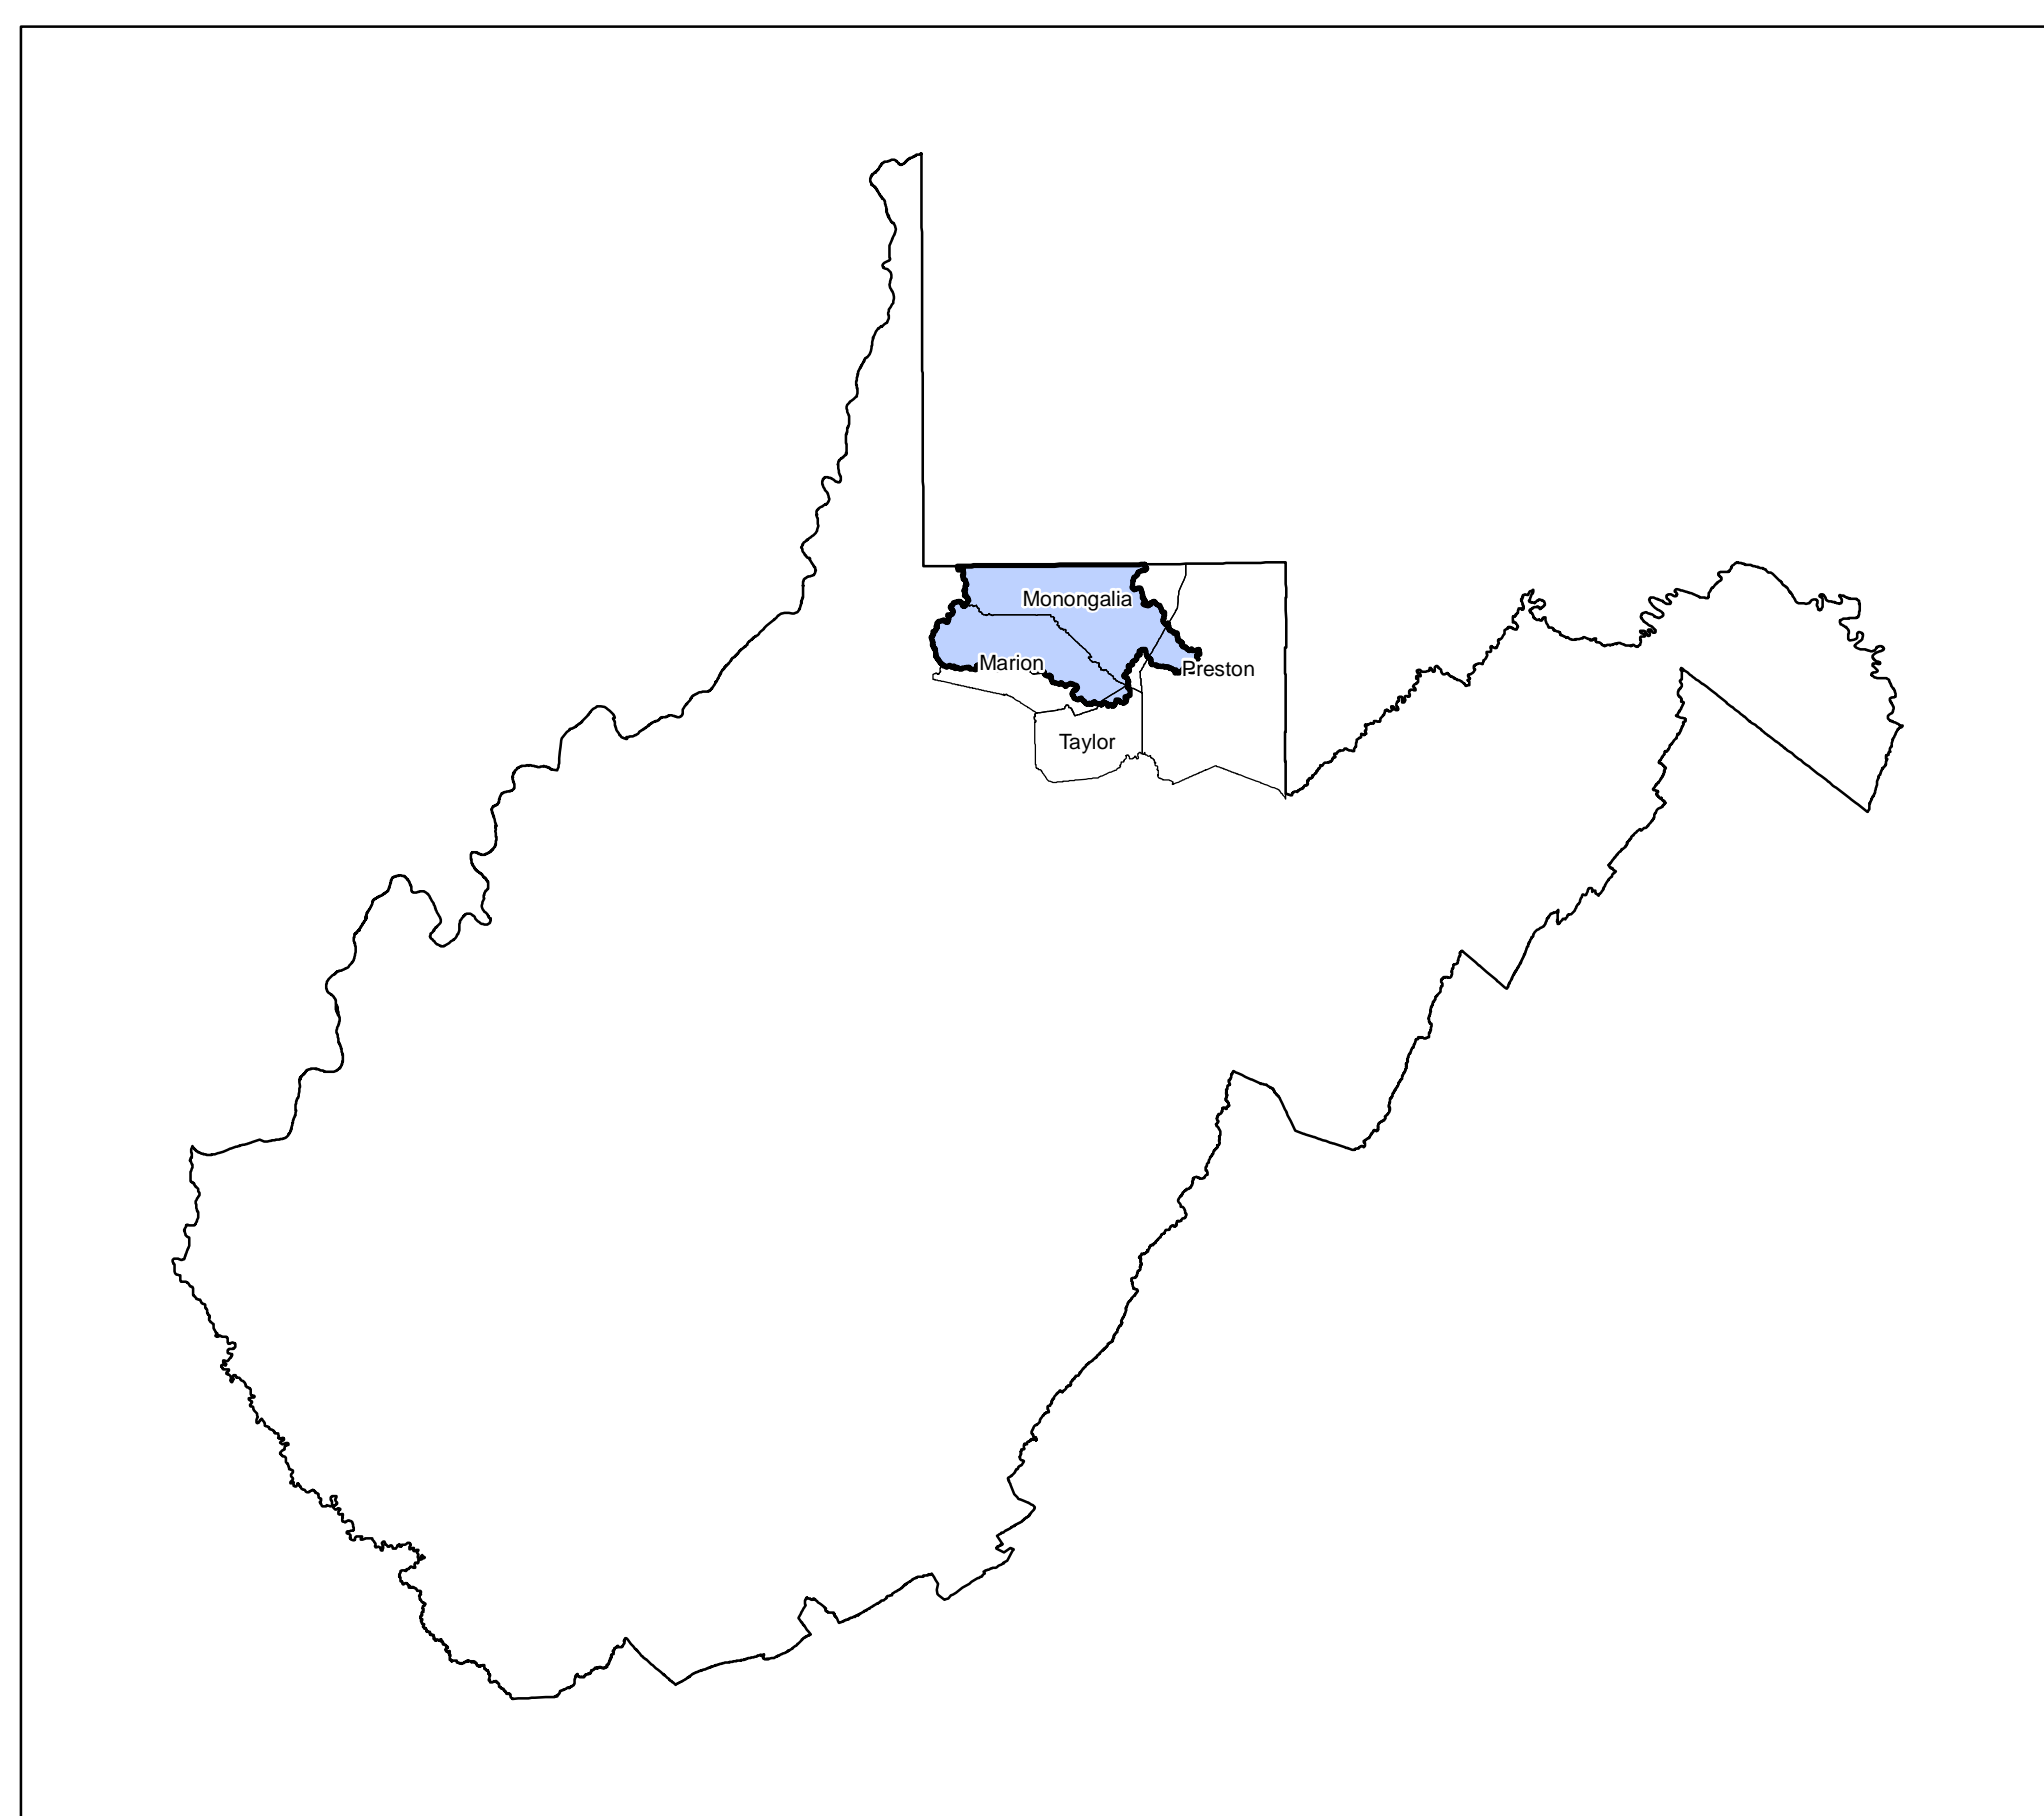

# Upper Monongahela River/ West Virginia Portion of Lower Monongahela River HUC8 Watersheds Threats Map

- Marcellus Shale Gas Wells (Completed)
- Active Oil Wells
- Active Gas Wells
- ◆ Non-native Invasive Species
- × Mineral Operations
- ▲ Dams
- Landfills
- Timber Harvesting
- NPDES Outlets
- Pipelines
- Energy Transmission Lines
- Interstate Highways
- Roads
- Railroads
- NHDPlus Stream Network
- ▨ Surface Mining
- ▨ Underground Mining
- ▭ Monongahela Watershed Boundary