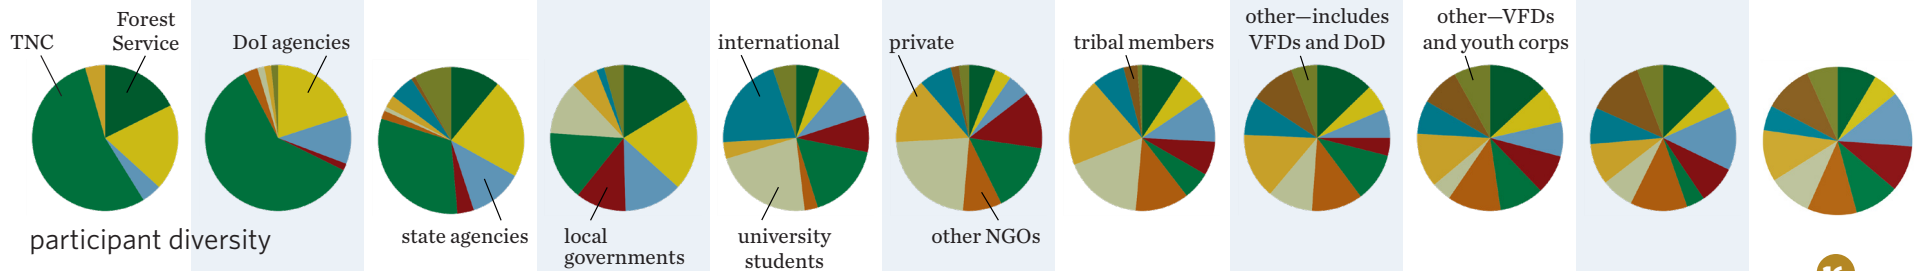

PRESCRIBED FIRE TRAINING EXCHANGES (2008-2018)

number of participants

number of events (and acres treated)

TREX in grasslands

and western forests

and WUI

and eastern forests

geographic range

2008 2009 2010 2011 2012 2013 2014 2015 2016 2017 2018