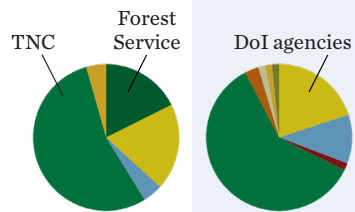

participant diversity