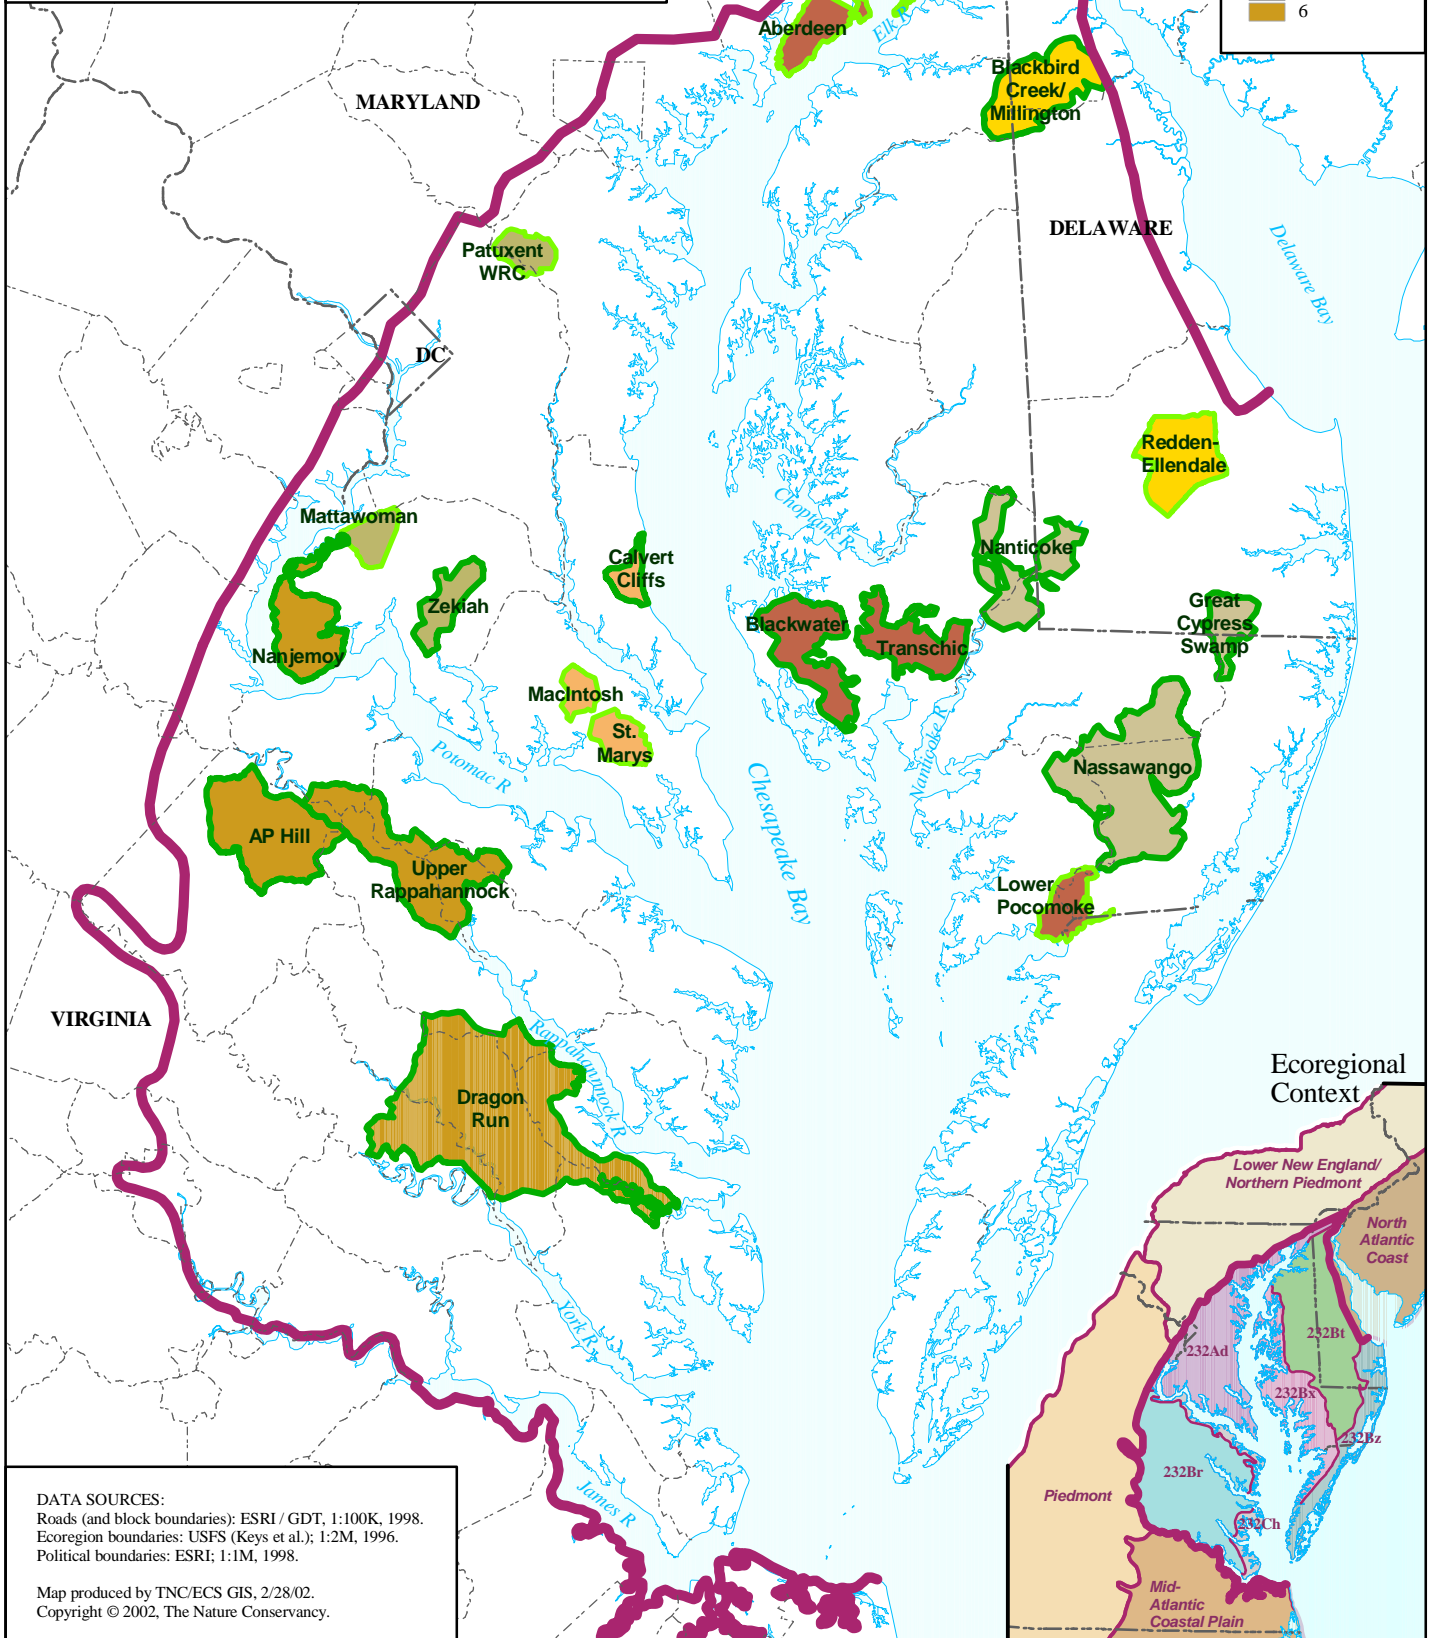

Map 2: Matrix Forest Blocks: Ecological Land Unit Groups

Scale 1 : 1,350,000
 10 0 10 Kilometers
 5 0 5 10 Miles

Matrix Forest Blocks:

- 10-year action
- Other

ELU Groups:

- 1
- 2
- 3
- 4
- 5
- 6

DATA SOURCES:
 Roads (and block boundaries): ESRI / GDT, 1:100K, 1998.
 Ecoregion boundaries: USFS (Keys et al.); 1:2M, 1996.
 Political boundaries: ESRI; 1:1M, 1998.

Map produced by TNC/ECS GIS, 2/28/02.
 Copyright © 2002, The Nature Conservancy.