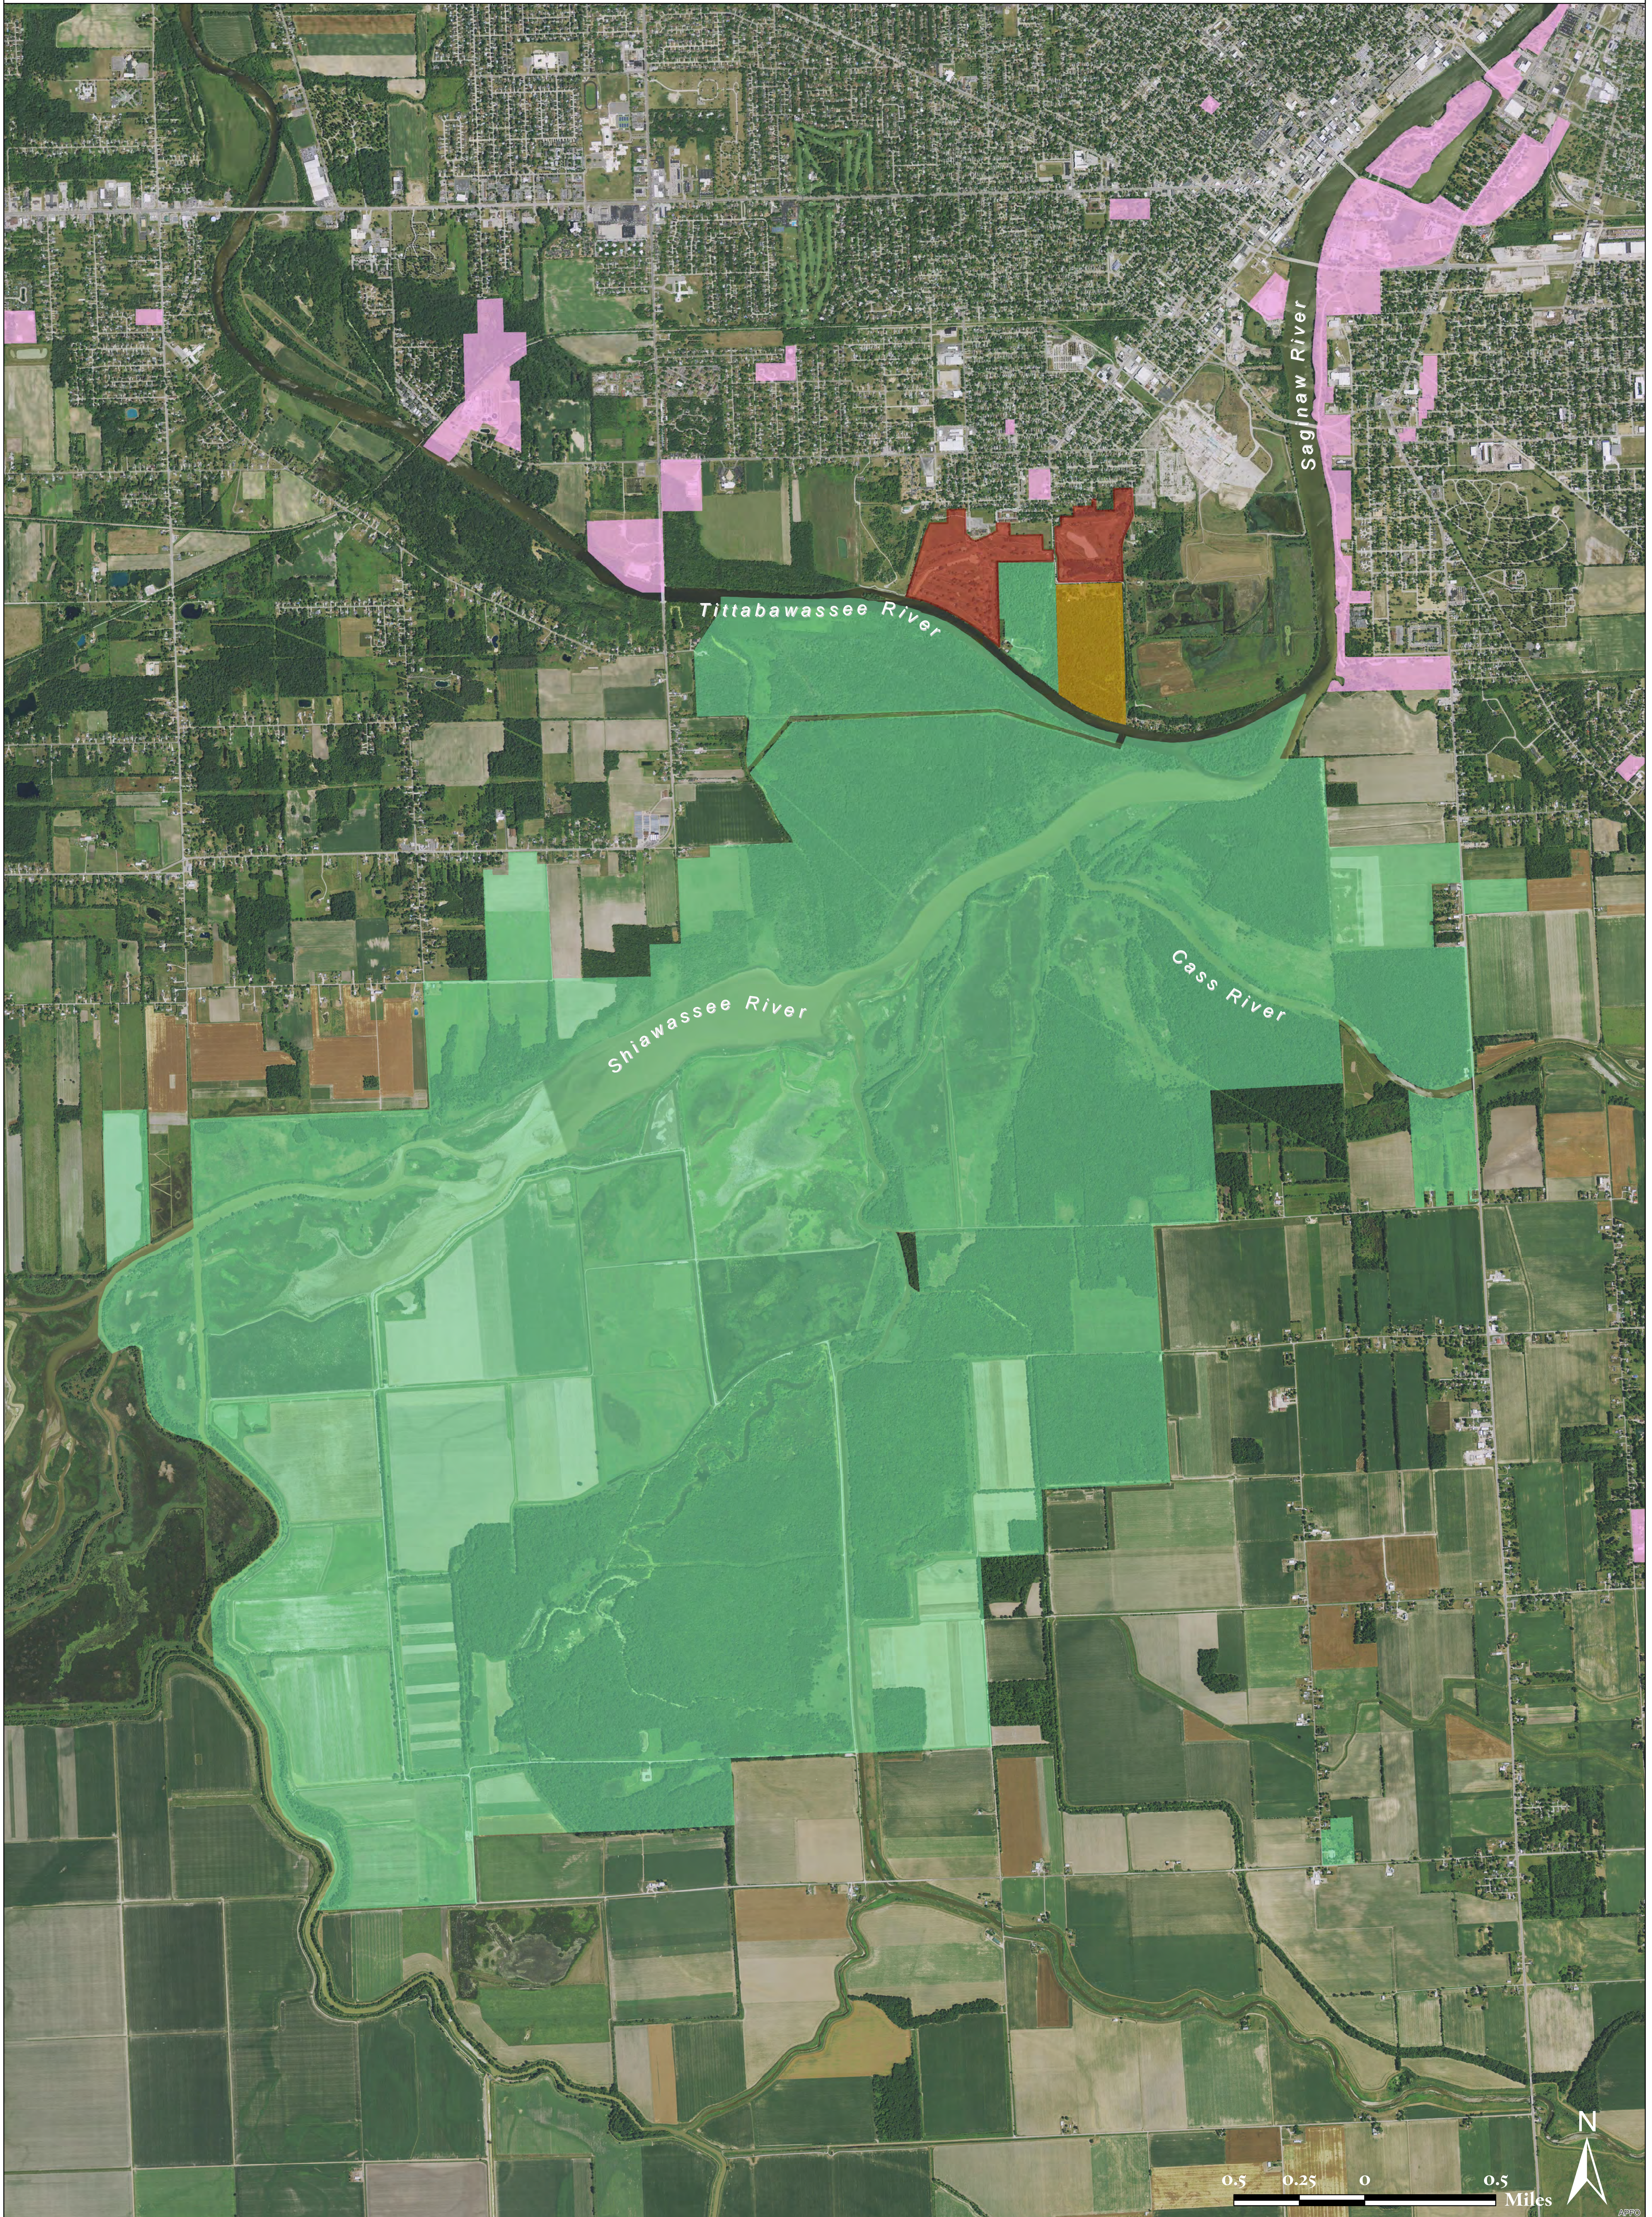

Shiawassee National Wildlife Refuge Expansion

Legend

-  Former Germania Golf and Country Club
-  Green Point Environmental Learning Center
-  Shiawassee National Wildlife Refuge
-  Local Recreation Lands