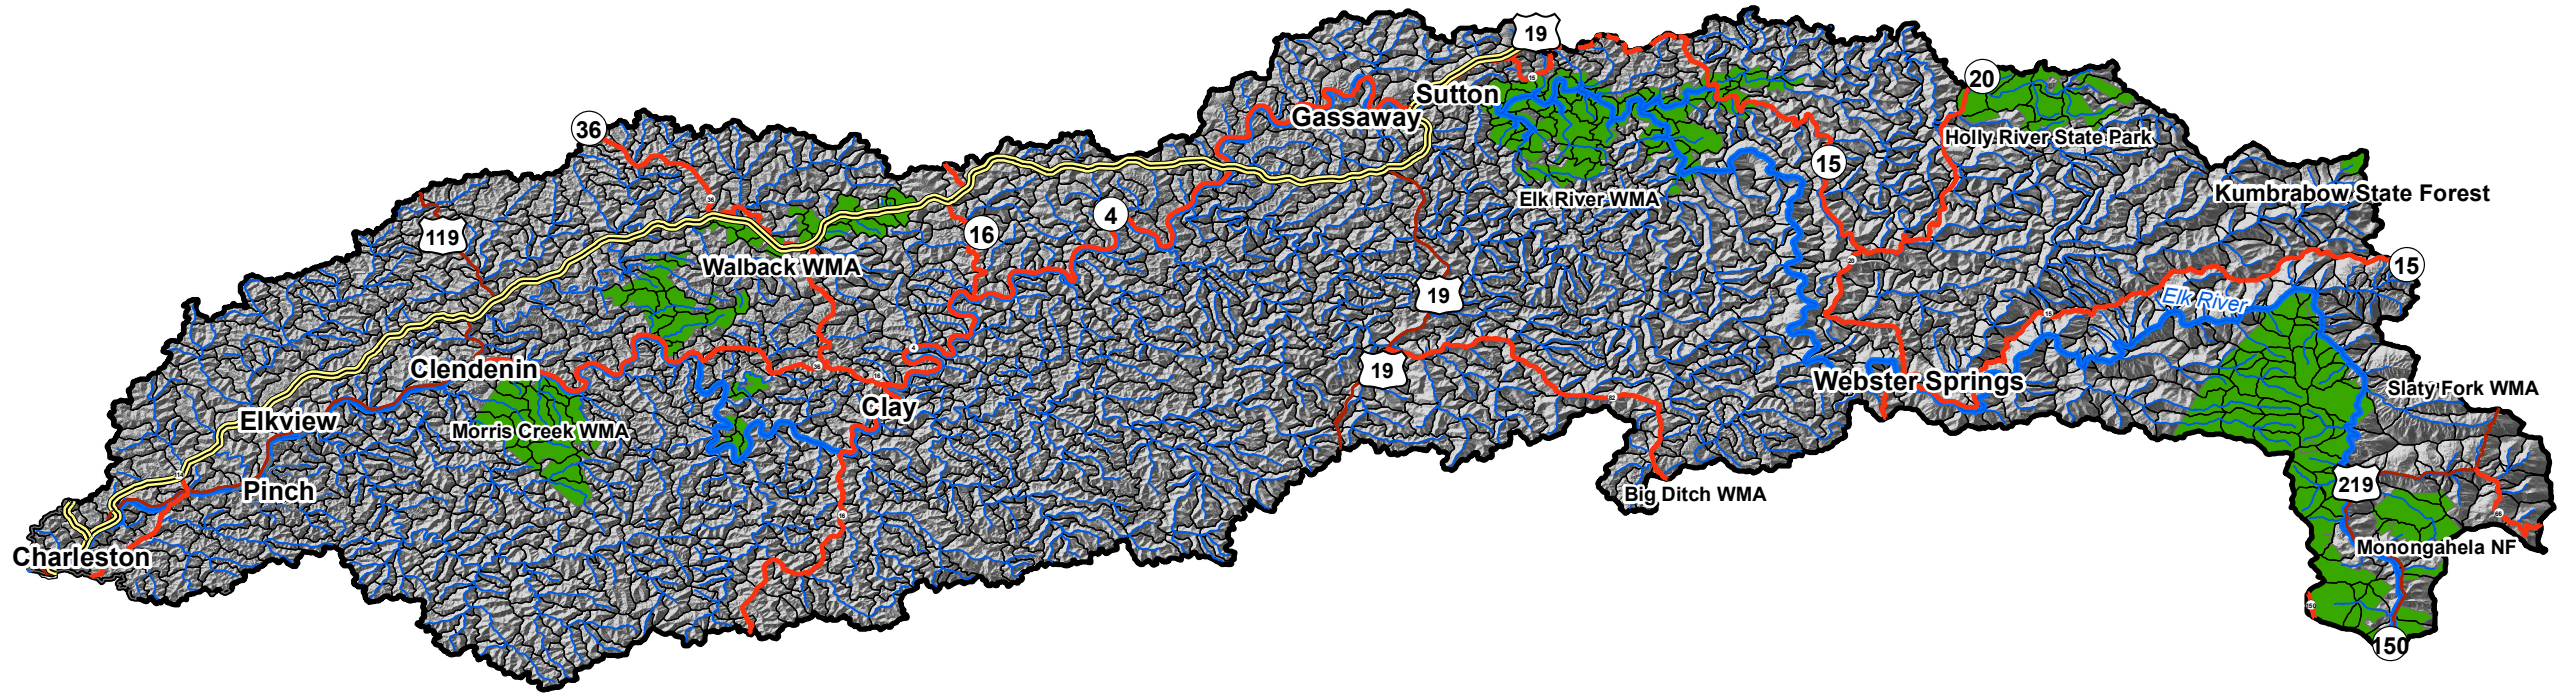

Elk River HUC8 Watershed Overview Map

-  NHDPlus Stream Network
-  Planning Units (NHDPlus Catchments)
-  Public Lands
-  Elk Watershed Boundary