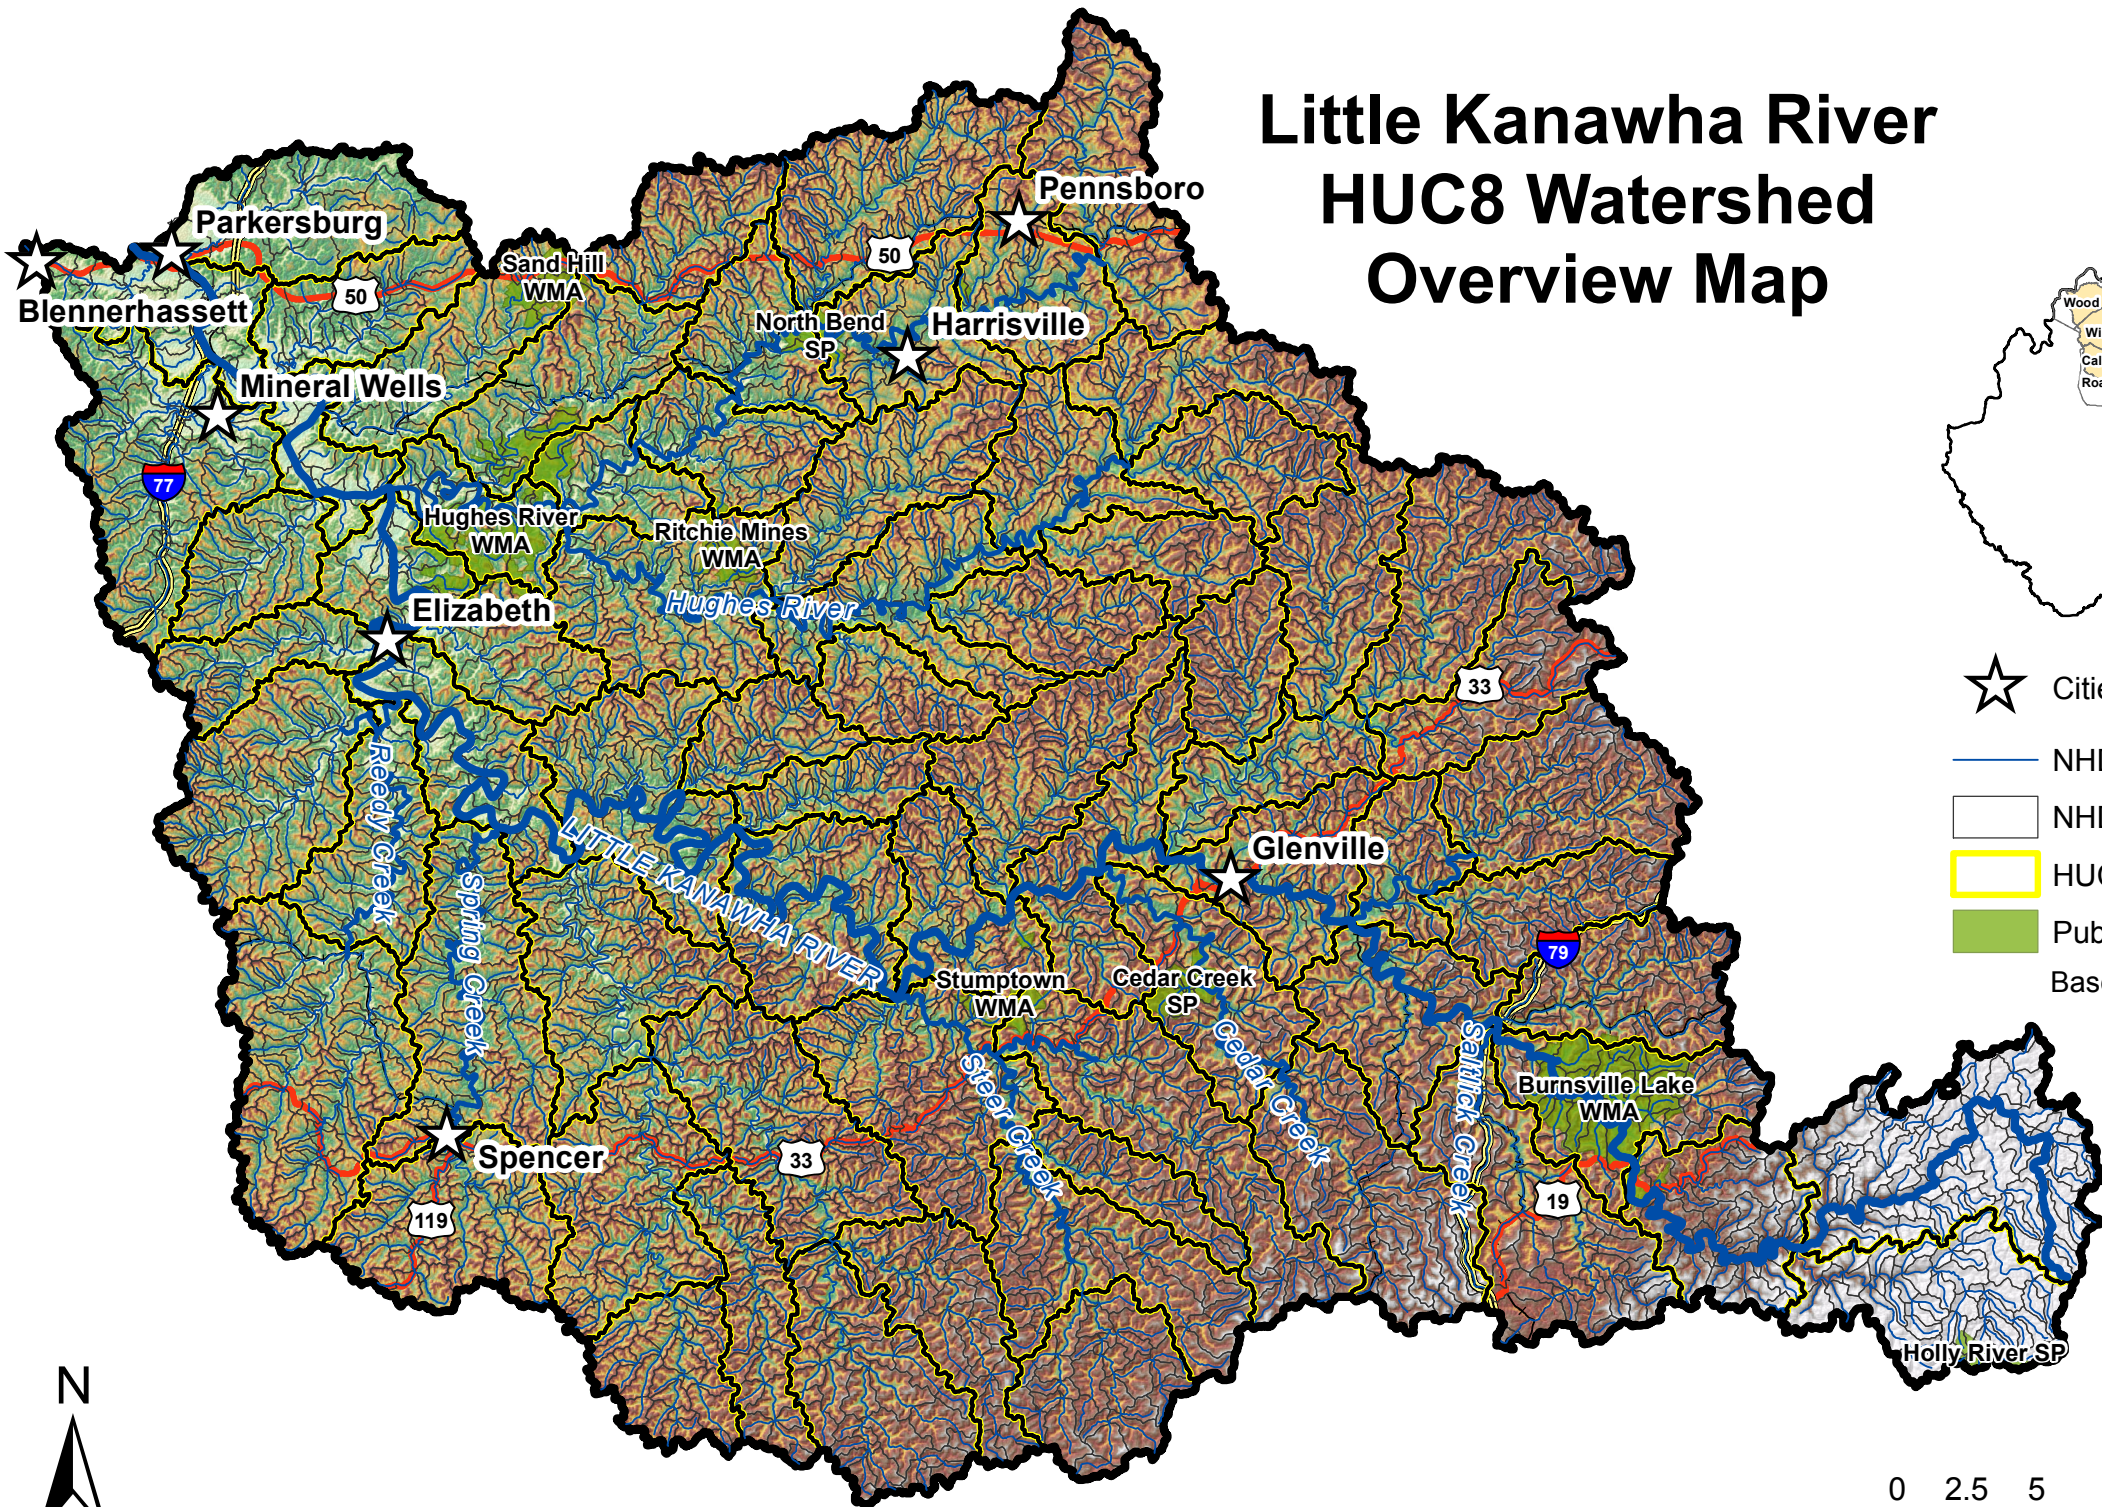

Little Kanawha River HUC8 Watershed Overview Map

- ★ Cities & Towns
- NHDPlus 100k Stream Network
- NHDPlus Catchments
- ▭ HUC12 Watersheds
- Public Lands
- Base Map Elevation/Hillshade